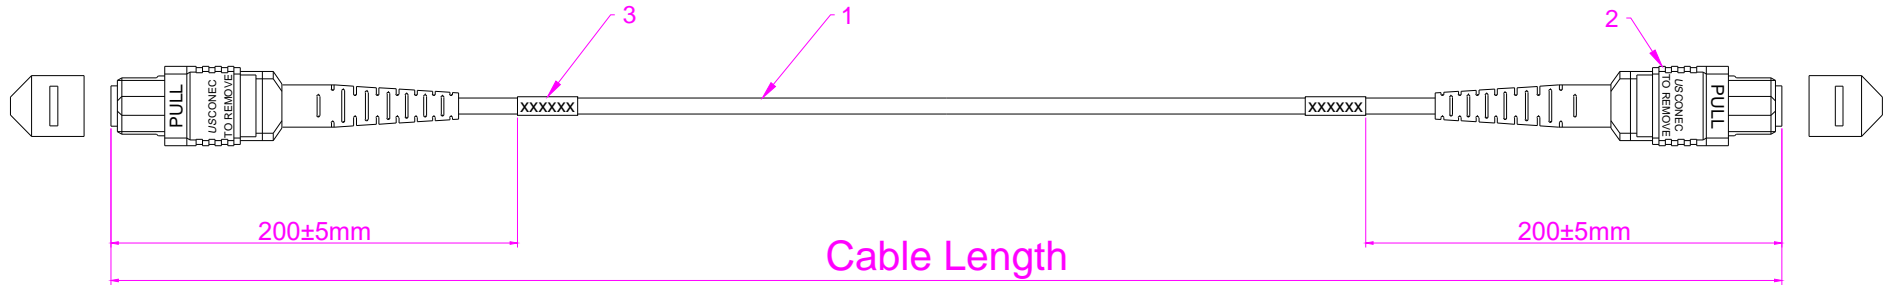

REV	MODIFICATION	UPDATE DATE	SIGNATURE

TYPE B

Cable Length	Tolerance
Cable Length<1M	5cm
1M≤Cable Length<15M	10cm
15M≤Cable Length<30M	15cm
Cable Length≥30M	Cable Length*1%

Blue1 Orange2 Green3 Brown4 Grey5 White6 Red7 Black8 Yellow9 Violet10 Pink11 Aqua12

Aqua1 Pink2 Violet3 Yellow4 Black5 Red6 White7 Grey8 Brown9 Green10 Orange11 Blue12

- NOTES:**
1. Insertion loss ≤ 0.7 dB
 2. Return loss ≥ 60 dB

3	2	Cable Label
2	2	US CONEC MTP/APC Female SM 12 Fibers Connector (Green Housing Black Boot)
1	A/R	OD:3.0mm, Singlemode G657A1,12 Fibers Optic Cable, Corning Fibers Color:Yellow OFNP
ITEM	QTY	P/N
SPECIFICATIONS		