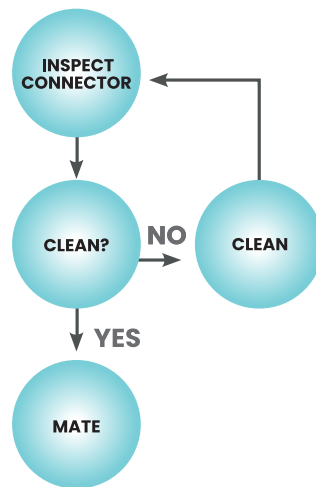

Premium Fiber Cleaning Solutions

IBC™, Cletop, Optipop & Neoclean Solutions Available Now!

When should I clean?

- Before connecting
- During transfer

Why should I clean?

- Prevent permanent damage to connectors
- Reduce data loss
- Reduce downtime

Which should I use?

- **Pen** Cleaning inside / outside end face and coupler / adapter
- **Cassette** Cleaning many fiber end faces quickly
- **Stick** Clean hard-to-reach couplers / adapters

Options Available