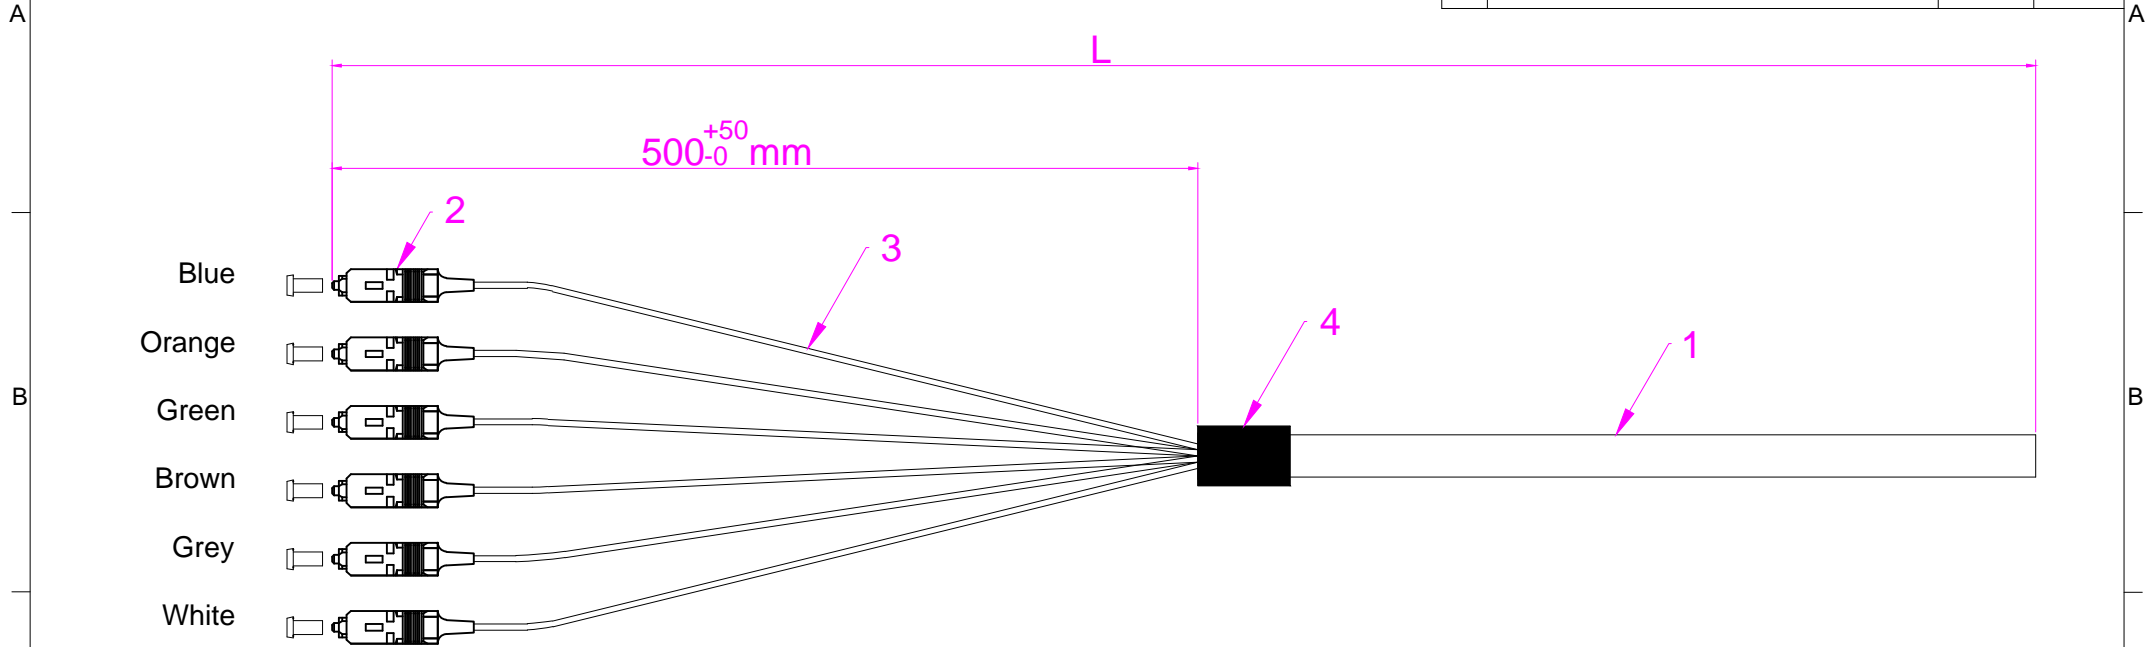

REV	MODIFICATION	UPDATE DATE	SIGNATURE

**NOTES:**  
 Insertion loss ≤ 0.2dB  
 Return loss ≥ 55dB

4	1	Shrinkage Tube	(Ø6.4*3.5cm)
3	A/R	0.9mm 6 Colors Cable	Ø0.9mm 6
2	6	SC/UPC SM Simplex 0.9mm Connector (Blue Housing Blue Boot)	SC/UPC 0.9mm
1	A/R	OD: 5.0mm, Singlemode 9/125 G657A1, 6 fibers Distribution Cable, PVC, Color: Yellow	Ø5.0mm, SM G657A1, 6, PVC,

ITEM	QTY	P/N	SPECIFICATIONS									
			DRAW	Adam Morris	DATE	16-03-2021	TITLE: Pigtail SC(UPC) 6Fibers Singlemode G657A1 PVC					
			CHECK		APPROVED		CUSTOMER NO		DWG NO	FJ9SCX-XXM-6FR	REV	A