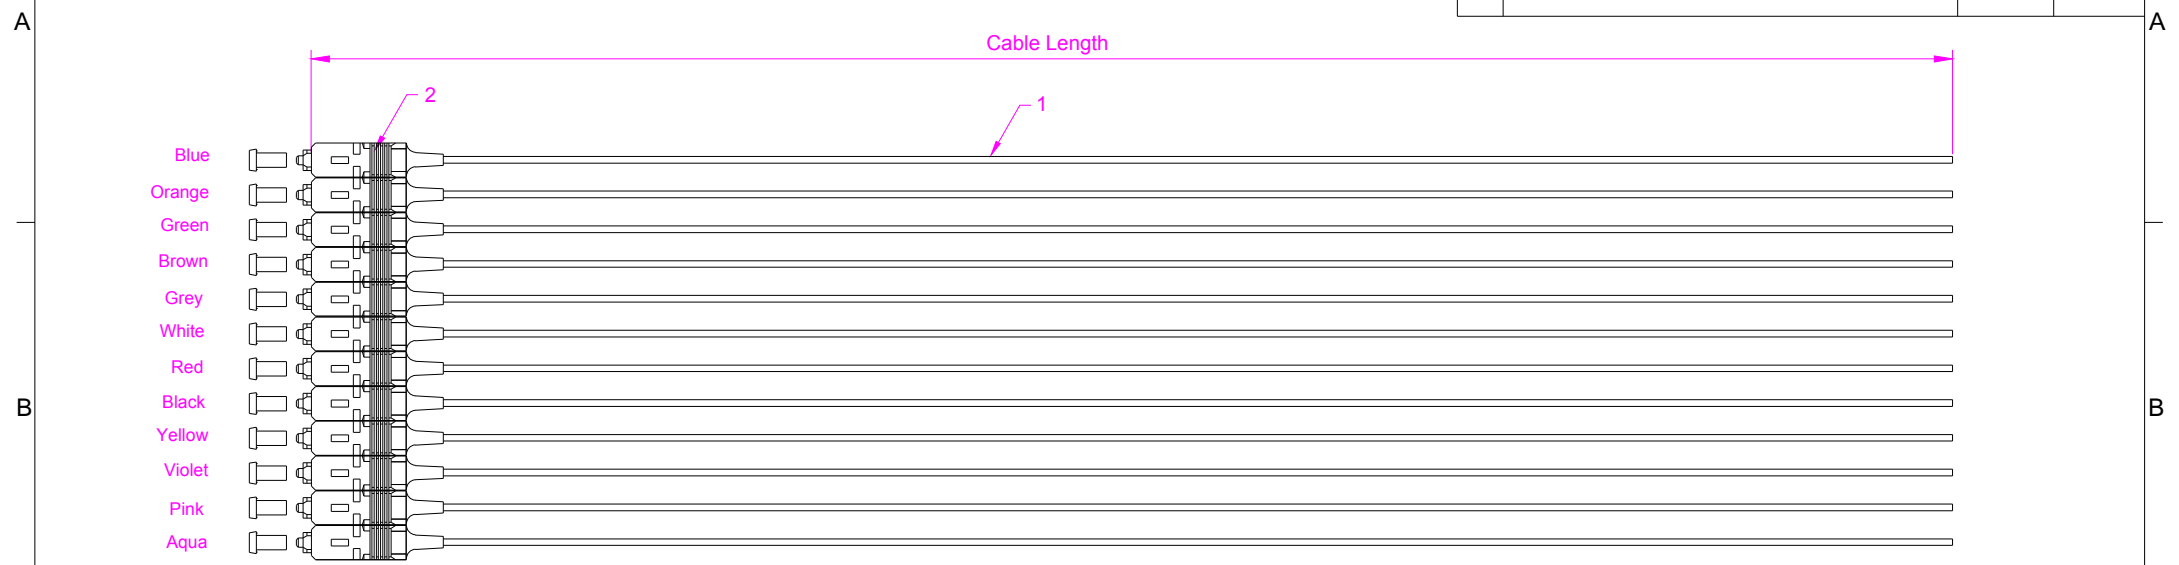

REV	MODIFICATION	UPDATE DATE	SIGNATURE

NOTES:
 Insertion loss ≤ 0.2dB
 Return loss ≥ 60dB

Cable Length	Tolerance
Cable Length < 1M	5cm
1M ≤ Cable Length < 15M	10cm
15M ≤ Cable Length < 30M	15cm
Cable Length ≥ 30M	Cable Length * 1%

Requirements Of Cable					
Cable Type				Fiber Type	G657A1
Cable Diameter	0.9mm	Attenuation	@1310nm ≤ 0.03dB/km		
Cable Material	PVC		@1550nm ≤ 0.02dB/km		
Tensile Strength	Long Term	3 N	Crush Resistance	Long Term	/
	Short Term	6 N		Short Term	/
Bending Radius	Static	/	Temperature Range	Storage Temperature	-20°C ~ +60°C
	Dynamic	/		Operating Temperature	-20°C ~ +60°C

2	12		SC/APC SM Simplex 0.9mm Connector (Green Housing Green Boot)
1	A/R		OD: 0.9mm, Singlemode, 9/125 G657A1, Corning Fiber, Simplex, Tight Buffered Fiber, 12 Color, PVC
ITEM	QTY	P/N	SPECIFICATIONS

	DRAW	YUFENG XIE	DATE	22-12-2021	TITLE: Pigtail SC/APC Simplex 0.9mm Singlemode PVC				
	CHECK		APPROVED		CUSTOMER NO		DWG NO	FJ9SCAX-XXM-12FR-900	REV