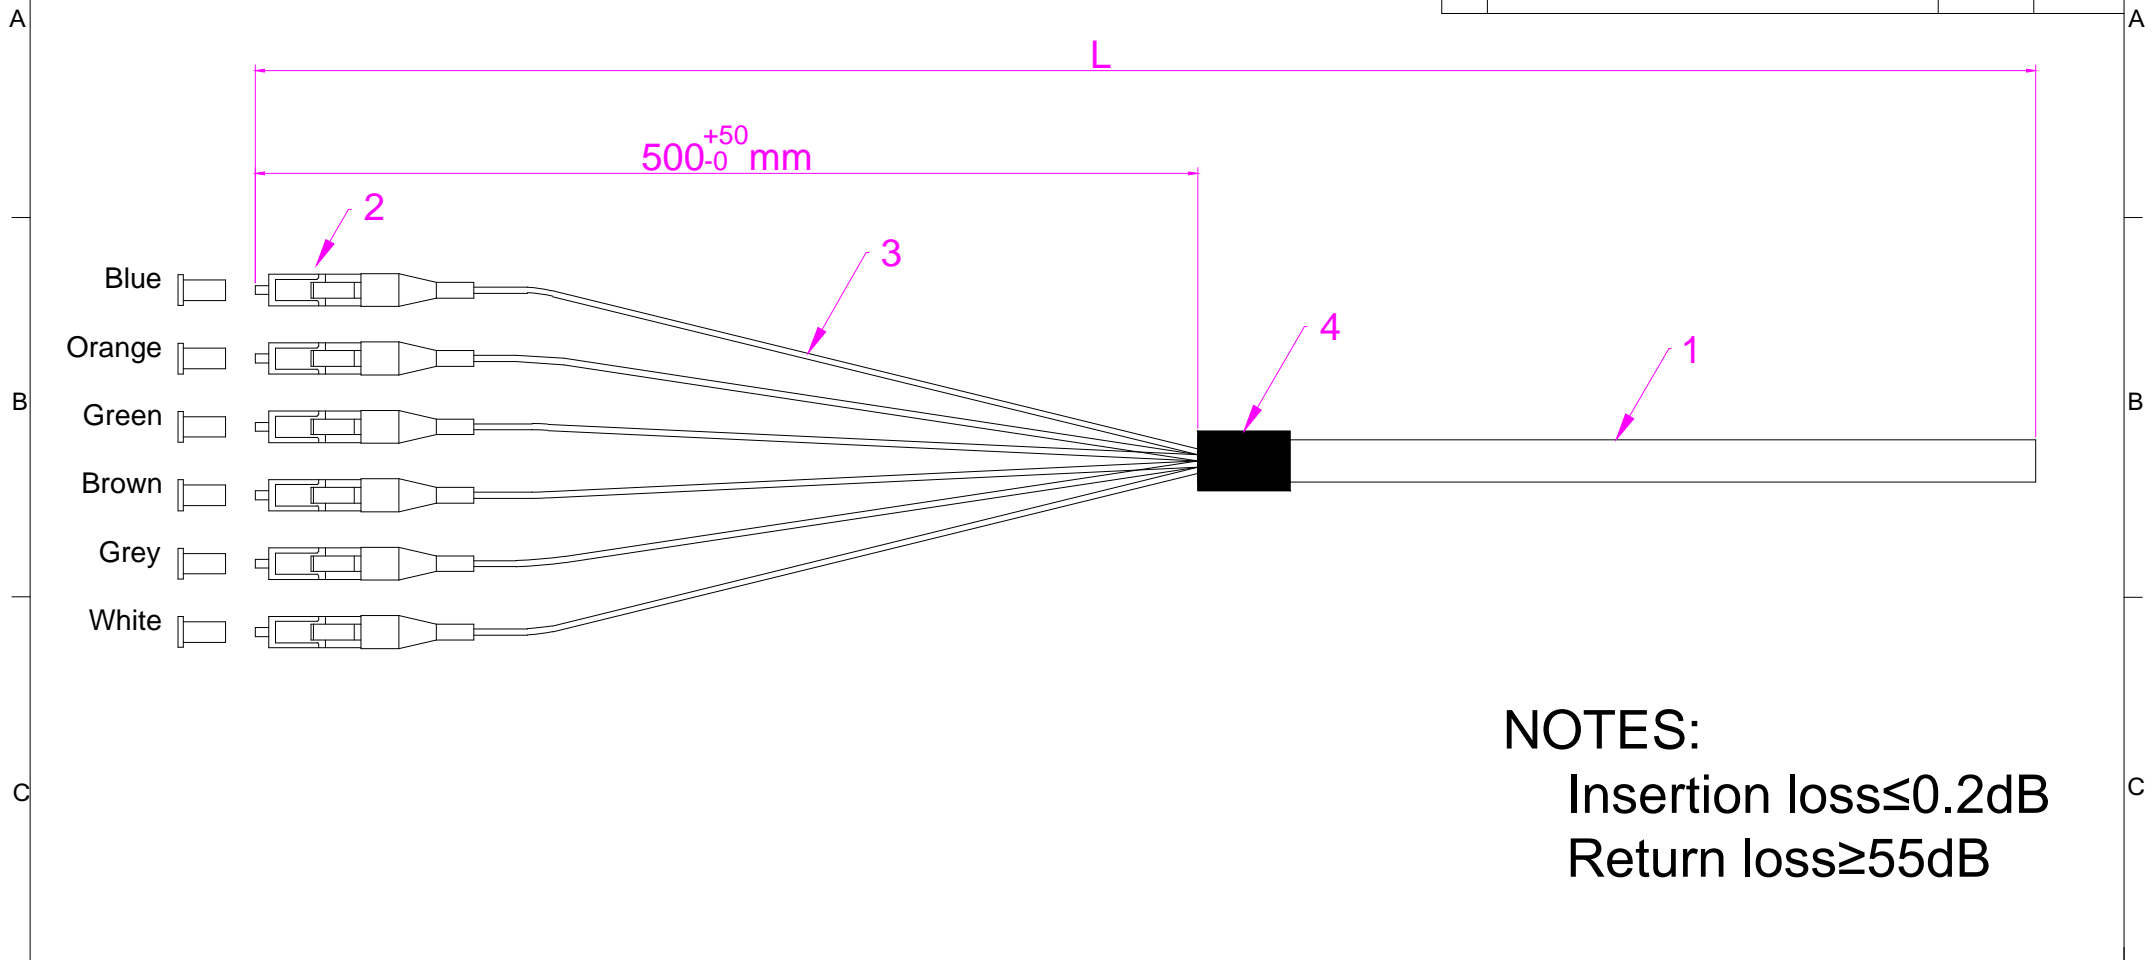

REV	MODIFICATION	UPDATE DATE	SIGNATURE

NOTES:
 Insertion loss ≤ 0.2dB
 Return loss ≥ 55dB

4	1	Shrinkage Tube	(Ø6.4*3.5cm)
3	A/R	0.9mm 6 Colors Cable	Ø0.9mm 6
2	6	LC/UPC SM Simplex 0.9mm Connector (Blue Housing White Boot)	LC/UPC 0.9mm
1	A/R	OD: 5.0mm, Singlemode 9/125 G657A1, 6 fibers Distribution Cable, PVC, Color: Yellow	Ø5.0mm, SM G657A1, PVC,

ITEM	QTY	P/N	SPECIFICATIONS									
			DRAW	Adam Morris	DATE	16-03-2021	TITLE: Pigtail LC(UPC) 6Fibers Singlemode G657A1 PVC					
			CHECK		APPROVED		CUSTOMER NO		DWG NO	FJ9LCX-XXM-6FR	REV	A